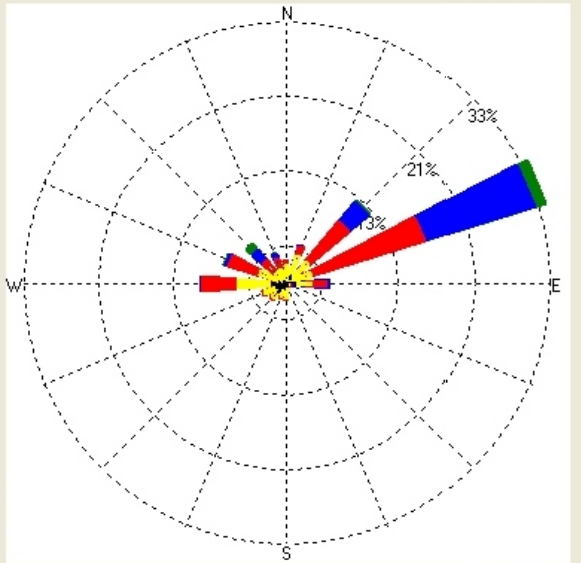

Select the date to calculate

Day: 30 | Month: 6 | Year: 2008

View selected day now

Update whole month now

Records to date year

Progress of calculation

Print the bar and pie chart

Create windrose.gif now

The further away from the center, the stronger the speed

Estação CVLG
Direção x Velocidade
junho 2008