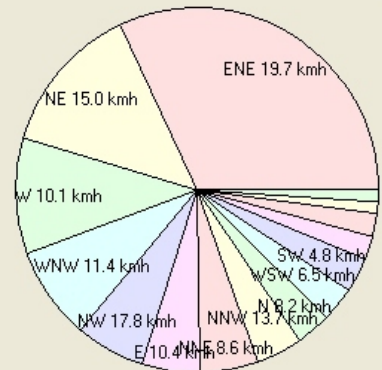

Select the date to calculate

Day: 30 | Month: 6 | Year: 2008

View selected day now

Update whole month now

Records to date year

Progress of calculation

Print the bar and pie chart

Create windrose.gif now

The further away from the center, the stronger the speed

Estação CVLG
Direção x Velocidade
junho 2008