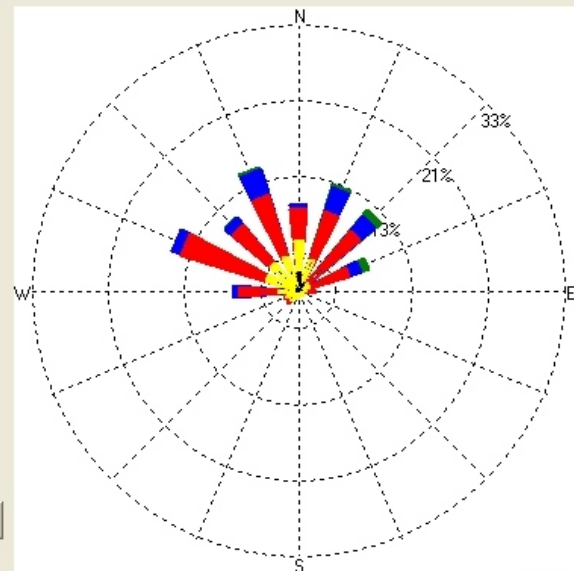

Select the date to calculate

Day Month Year

31 5 2008

View selected day now

Update whole month now

Records to date year

Progress of calculation

Print the bar and pie chart

The further away from the center, the stronger the speed

Create windrose.gif now

Estação CVLG
Direção x Velocidade
maio 2008