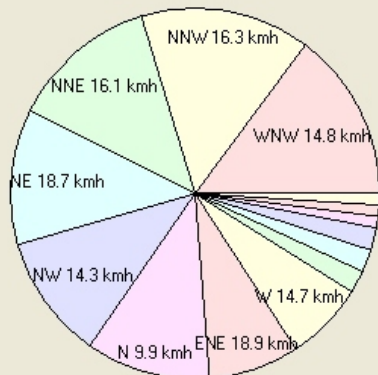

Select the date to calculate

Day Month Year

31 5 2008

View selected day now

Update whole month now

Records to date year

Progress of calculation

Print the bar and pie chart

The further away from the center, the stronger the speed

Create windrose.gif now

Estação CVLG
Direção x Velocidade
maio 2008